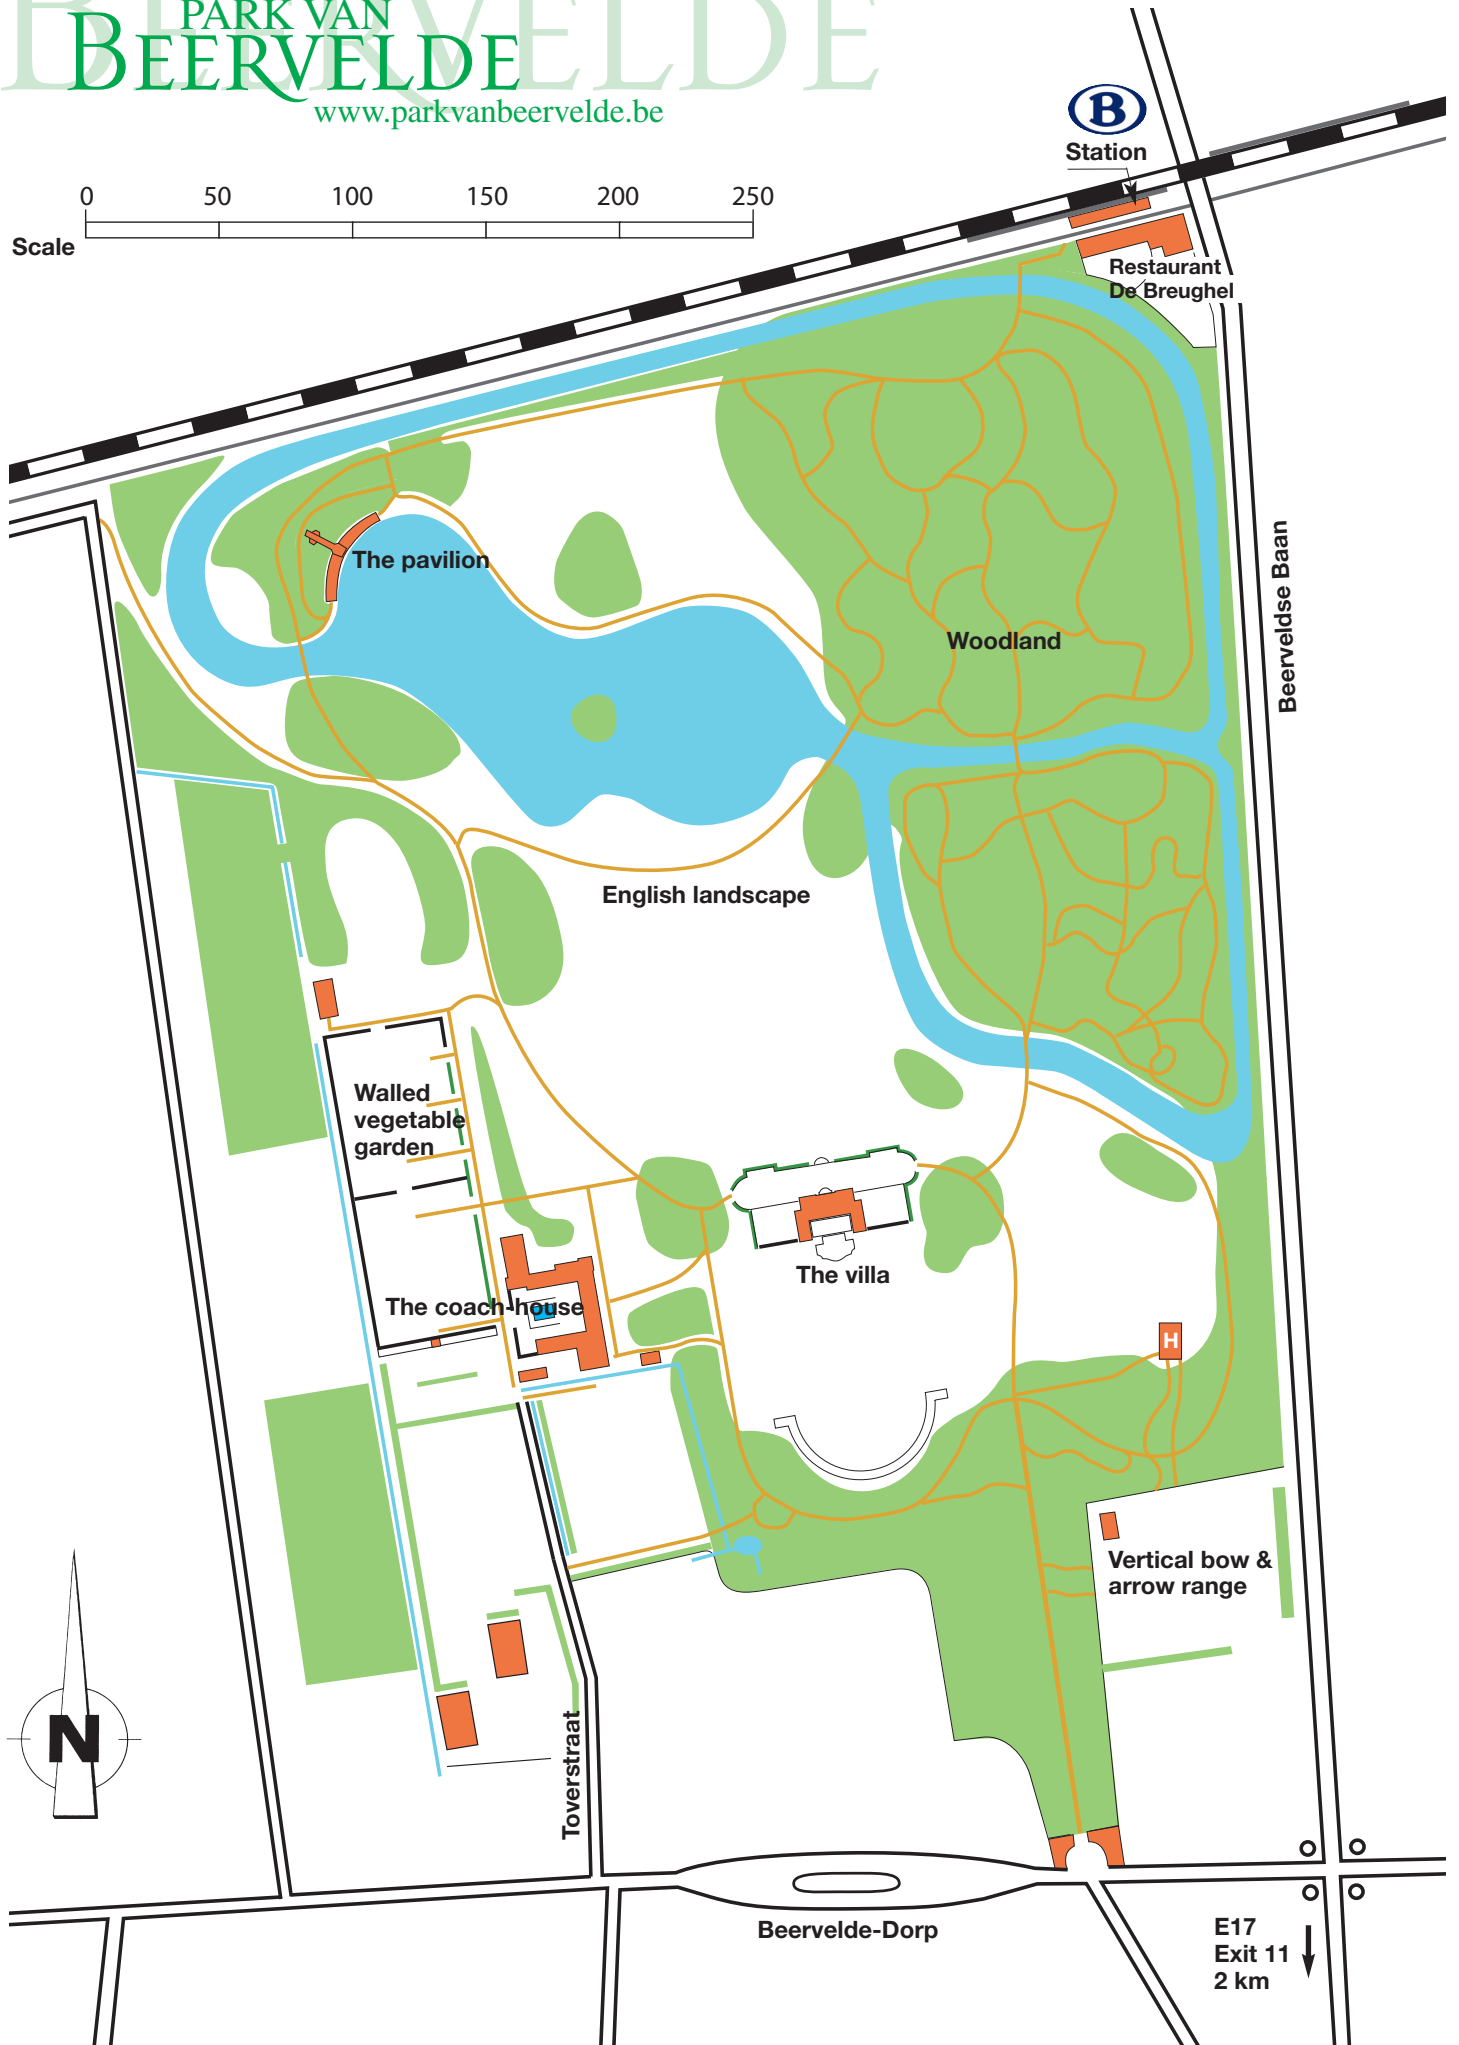

PARK VAN BEERVELDE

www.parkvanbeervelde.be

B
Station

Restaurant
De Breughel

The pavilion

Woodland

English landscape

Walled
vegetable
garden

The coach house

The villa

Vertical bow &
arrow range

Toverstraat

Beerveldse Baan

Beervelde-Dorp

E17
Exit 11
2 km