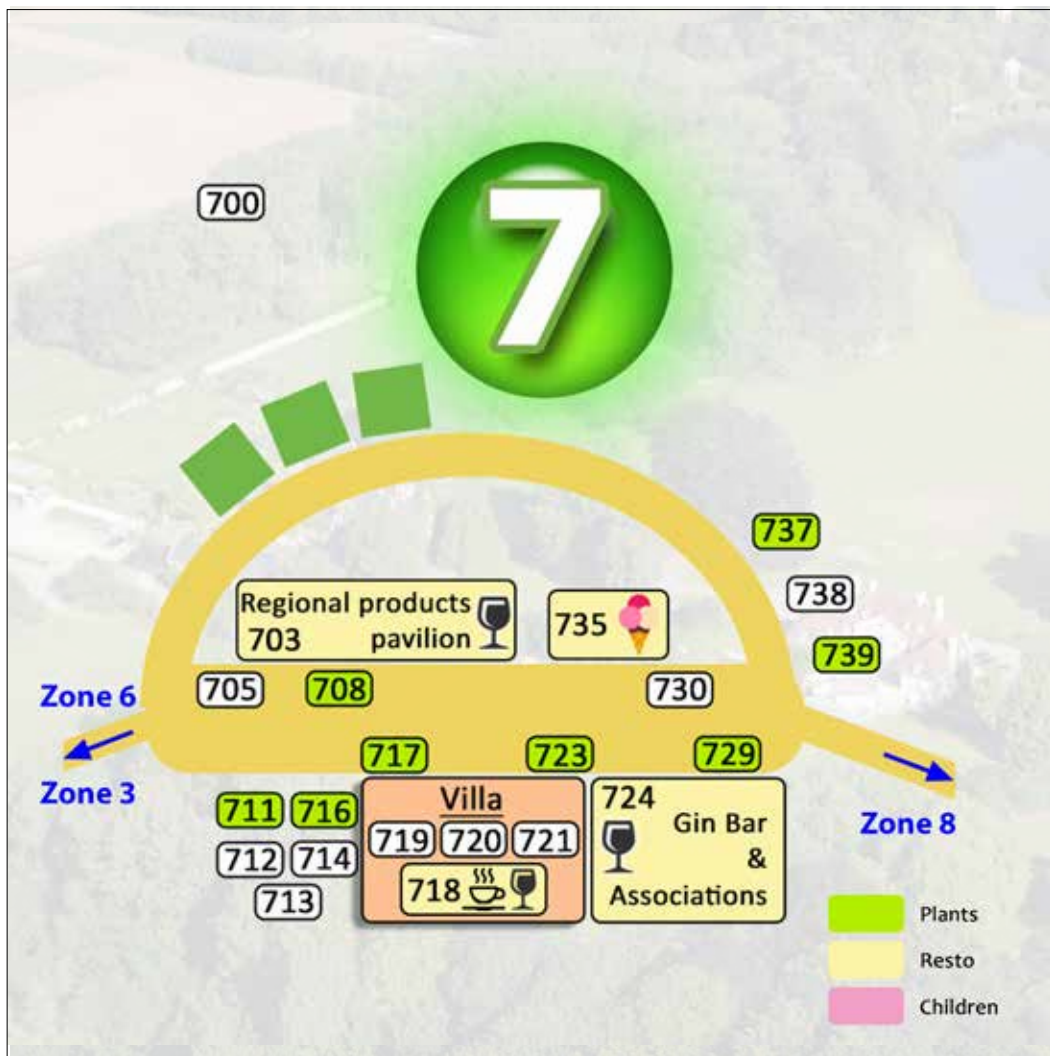

LAVAULT
PARIS

WANNEER DE BLOEM
EEN JUWEEEL WORDT...

WWW.BIJOUX-LAVAULT.COM

STAND 720

Detailed description: The advertisement features a background of pink flowers. In the center is a gold-colored flower-shaped jewelry piece. To the right are two dried leaves with intricate jewelry designs on them. One leaf has a white bird-like design, and the other has a blue and white star-like design. A pink circular sticker with the text 'STAND 720' is placed near the leaves. The text 'LAVAULT PARIS' is at the top left, and 'WANNEER DE BLOEM EEN JUWEEEL WORDT...' is below it. The website 'WWW.BIJOUX-LAVAULT.COM' is at the bottom.