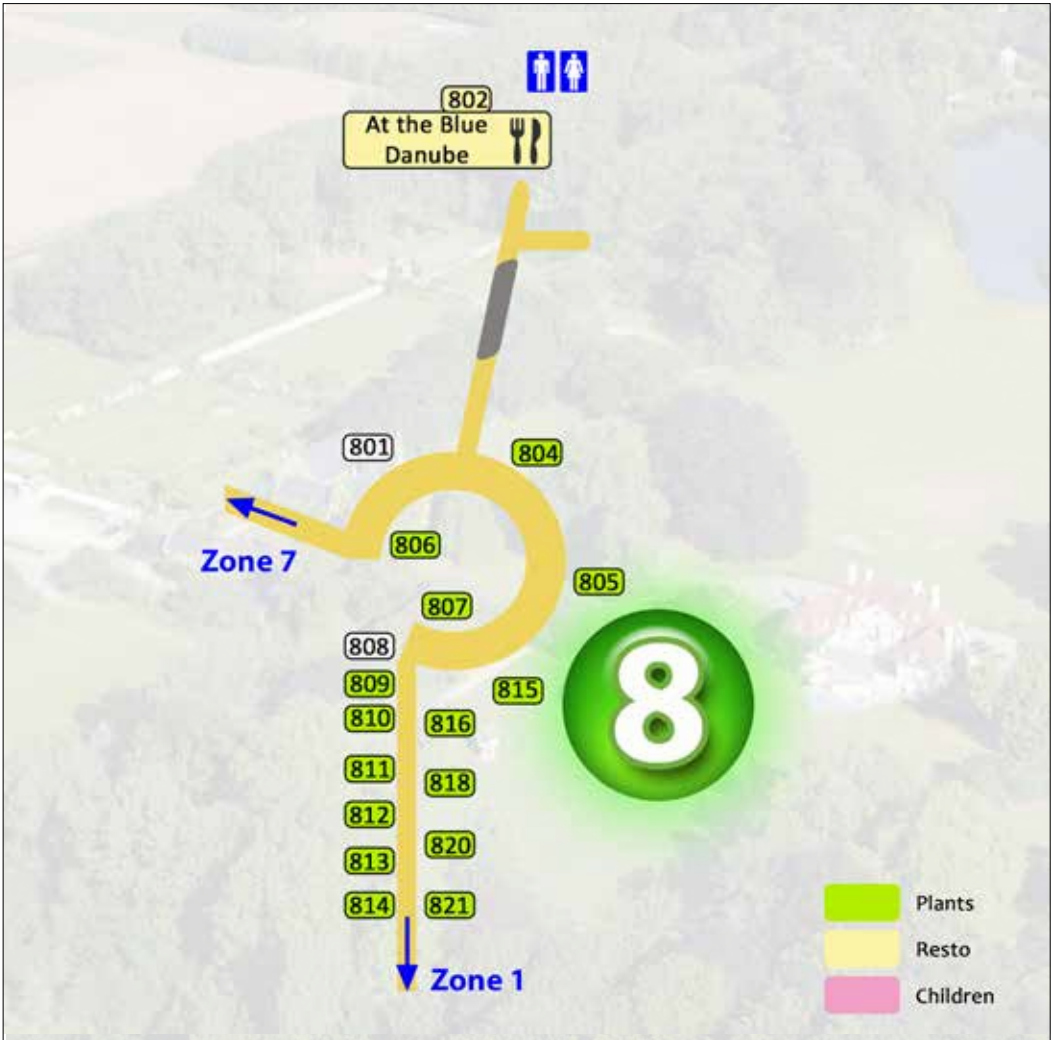

Casteels
ROZEN

Open
15 maart tot 15 november
donderdag - vrijdag - zaterdag: 9 - 18u

Tel.: +32 15 75 69 20   www.CasteelsRozen.be   Leliestraat 2 (Bredestraat)
Fax: +32 15 75 41 95   info@CasteelsRozen.be   2580 Putte (Mechelen)

EXHIBITORS ZONE 8

801	Wereldbeeld	Around the garden
802	At the Blue Danube	Resto
803	Natuurpunt	Animation
804	Casteels Rozen	Plants
805	Meers Vaste Plantenkwekerij	Plants
806	Van Nuffelen Clematiskwekerij	Plants
807	Koen Van Poucke	Plants
808	Vlaco	Around the garden
809	Groenplanning De Bonte	Plants
810	Alpenplanten Cathy Portier	Plants
811	Siergrassenkwekerij De Grashalm	Plants
811	Chris Ghyselen	Plants
812	Lowgardens Nurseries & Consultancy	Plants
813	Espaliers	Plants
814	Pépinières d'Enghien	Plants
815	De Kwikkerie	Plants
816	Tuingoed Foltz	Plants
818	PlantenTuin Esveld	Plants
820	Graefswinning	Plants
821	Hostafolie	Plants

STREEKPRODUCTEN PAVILJOEN - STAND 703

ID Food Trucks

Cuberdons
RoomeR
Hertekamp jenever
Gestroken mastellen
Koffie & Thee

HERTEKAMP

Wijndomein Coberger

Gin DROOOG
Streekproducten
uit Hageland

DROOOG

Coberger

Mums

Mum Beer
Frisdranken

De Beauvoorder

Artisanale
ambachtelijke paté

Tradelio

De Beauvoorder

De Petrushoeve

Versgedraaid
lokaal hoeve-ijs

Floralien

Infostand

Brouwerij

Gruut

Gentse Gruut

Het

Hinkelspel

Kazen

HET
HINKEL
COÖPERATIEVE
KAASMAKERIJ
SPEL

Groot terras binnen en buiten - zowel verbruik ter plaatse als meeneemverkoop