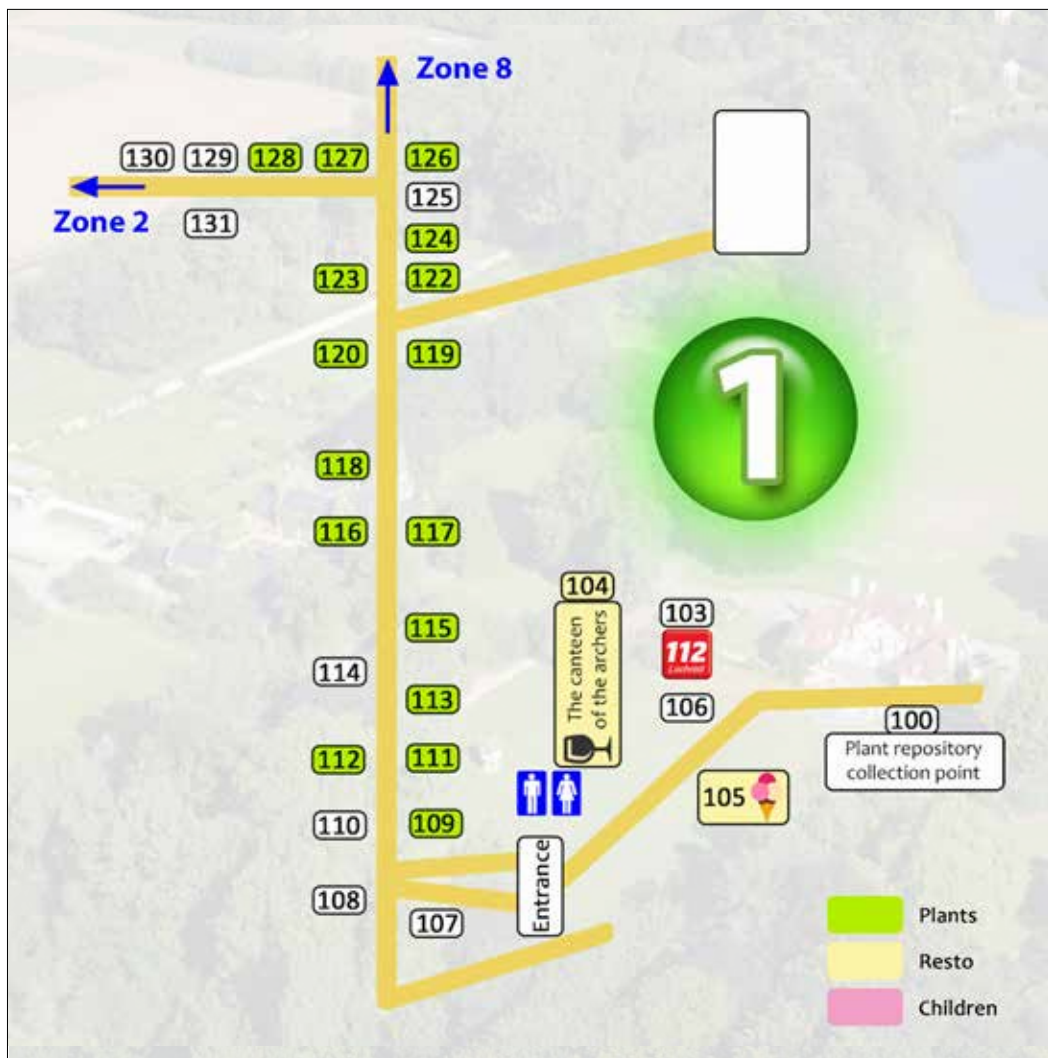

GVR

CAMELLIA KWEKERIJ ANNO 1895

GUY VAN RYSSSEGHEM - REYNVOET

Stationsstraat 94 - 9080 Lochristi

Zeldzame en rare camellia's

Specialisatie

Grote en kleine planten • Groothandel

Particuliere thuisverkoop van september tot maart
elke zaterdag van 9 tot 18 uur

Tel. 09 355 55 65

Fax 09 356 84 27 - GSM 0476 47 38 84

guyvanrysseghem@skynet.be - www.camellia.be