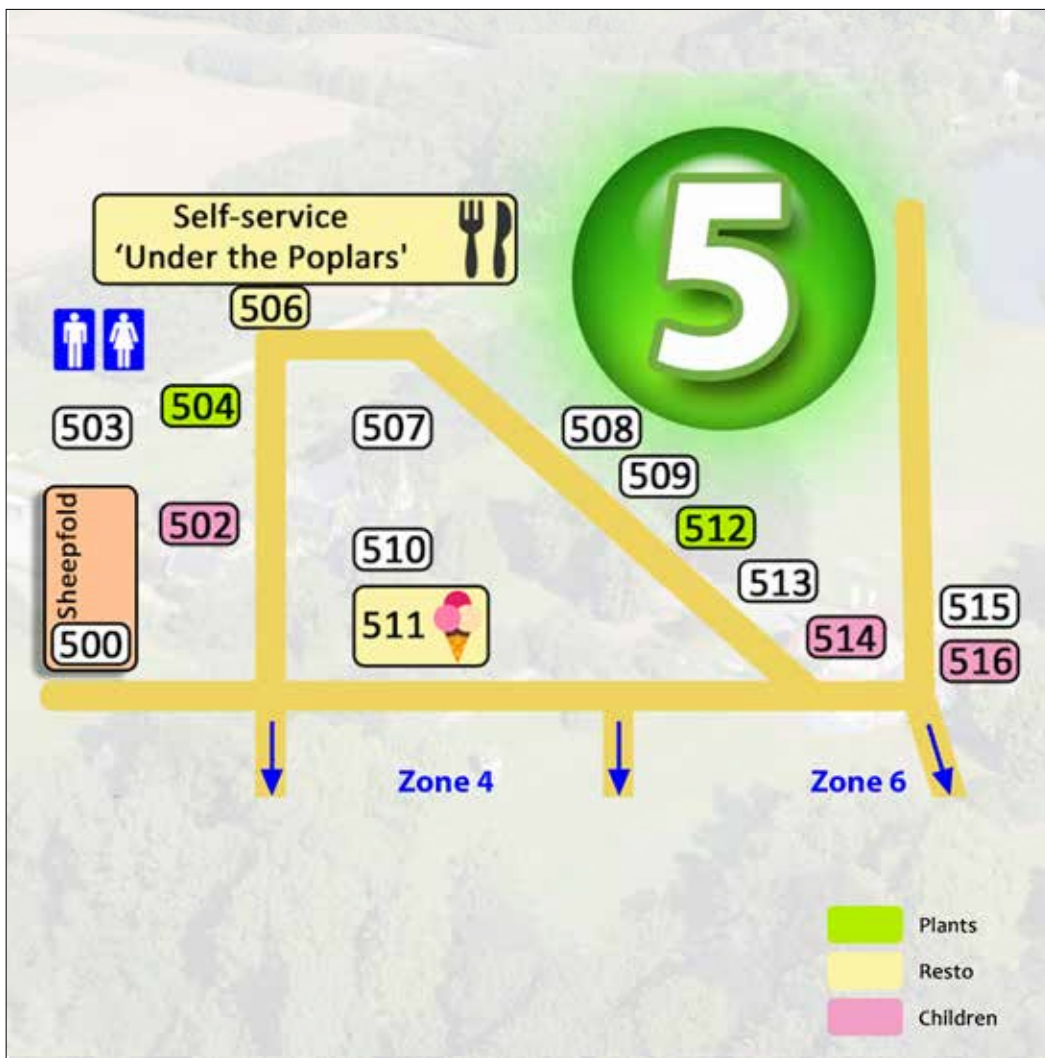

STAND 440

dubarry 
of Ireland

Est.1937

EQUICOSMOS bvba, stand 444

Gentweg 11 - 9991 Madegem - T +32 475 82 31 66 equicosmos@skynet.be - www.equicosmos.com

ZONE 5

EXHIBITORS ZONE 5

500	Home Drôme	Antique & Decoration
502	Alpaca's Ecosnooze	Around the garden
502	Ecosnooze	Clothing & Wellness
503	Kringloopkracht-Compostmeesters Lochristi & IDM	Association
504	LoOlive	Plants
506	Self-service 'Under the Poplars'	Resto
507	De Luwte	Around the garden
508	Huiden en Vachten	Antique & Decoration
509	Denis Augé	Craft & Art
510	Alegria Tuinmeubelen	Around the garden
511	Ice cream De Zwarte Koe	Resto
512	Cassano	Plants
513	Acqua e Giardini	Around the garden
514	Artignum	Around the garden
515	Livsstil	Antique & Decoration
516	Filippus Paardemelkerij	Culinary