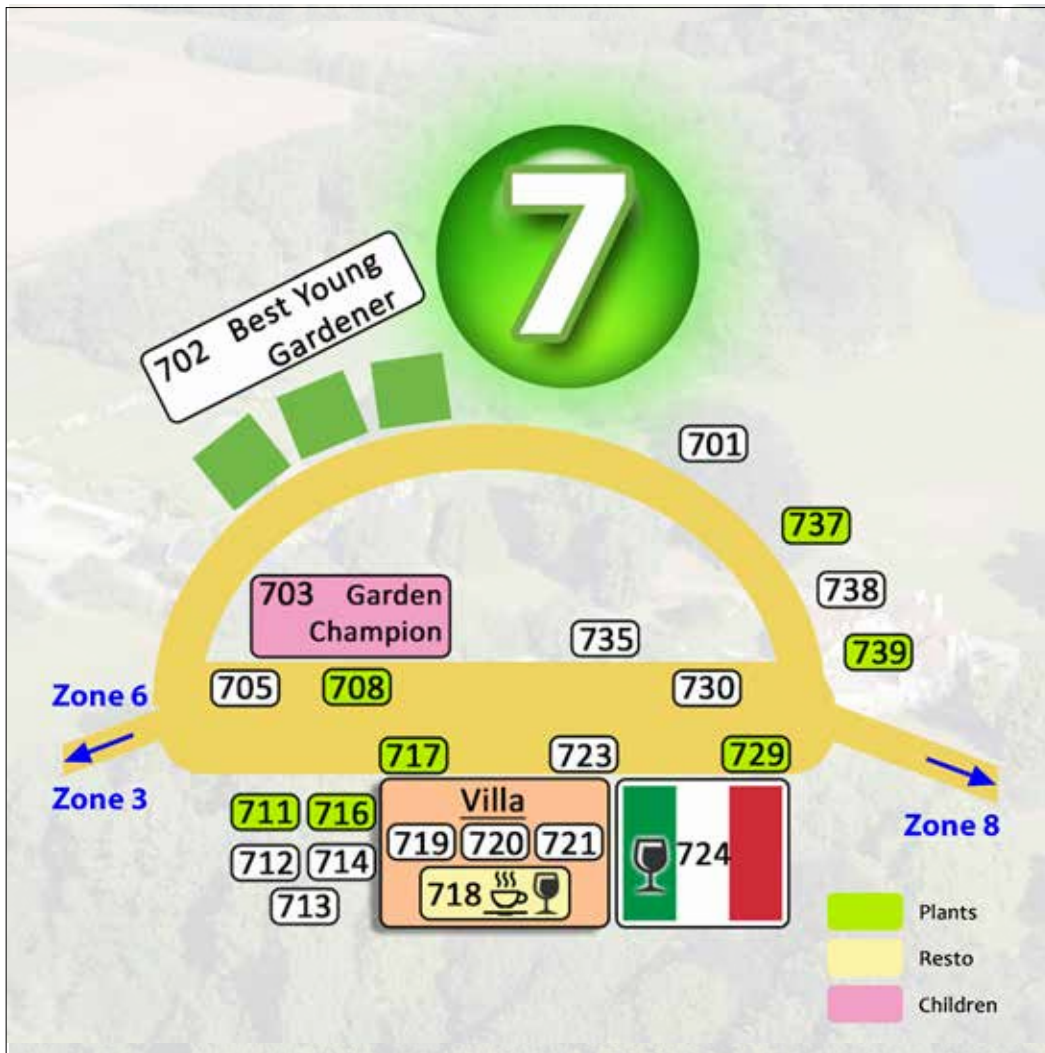

ZONE 7

EXHIBITORS ZONE 7

701	Humus	Around the garden
702	Best Young Gardener	Animation
703	Garden Champion - Scheppersinstituut Wetteren	Animation
703	De Eyneakker	Animation
705	Ons Ateljeevrienden VZW	Around the garden
708	Guido Van de Steen	Plants
711	Kwekerij Inverbo Boskoop	Plants
712	Tuinbouwschool Melle	Around the garden
713	Gezond van bij ons	Culinary
714	Velt	Association
716	Aldo Airplant	Plants
717	Planten Greet	Plants
718	Trattoria by De Feestarchitect	Resto
719	Folies de Titi	Craft & Art
720	Bijoux Lavault Paris	Craft & Art
721	Textiellabo	Antique & Decoration
721	Gentse Azalea	Plants
723	Suzy Suy	Craft & Art
724	Green Blade	Around the garden
724	Tuinhier - Volkstuin Oost-Vlaanderen	Association
724	Tom Clippertown	Clothing & Wellness
724	Bart's Garden	Resto
724	eBonsai	Plants
729	Les Racines Du Vent	Plants
730	Diavoletti Toscani	Around the garden
735	Fairplace	Around the garden
737	Groenpalet	Plants
738	Jan Huygen in de Ton	Antique & Decoration
739	Planterij Groenstraat 13	Plants

LAVAUT
- PARIS -
VAN ORCHIDEE TOT JUWEL
RINGEN - ARMBANDEN - BROCHES
OORBELLEN - KETTINGEN
WWW.BIJOUX-LAVAUT.COM
ONTDEK ONZE NIEUWE JUWELEN
WEBSITE OP WWW.LAVAUT.FR

STAND 720

GENTSE AZALEA
design- en interieurplant
WWW.GENTSEAZALEA.BE
inspiratie • verzorging • verkooppunten