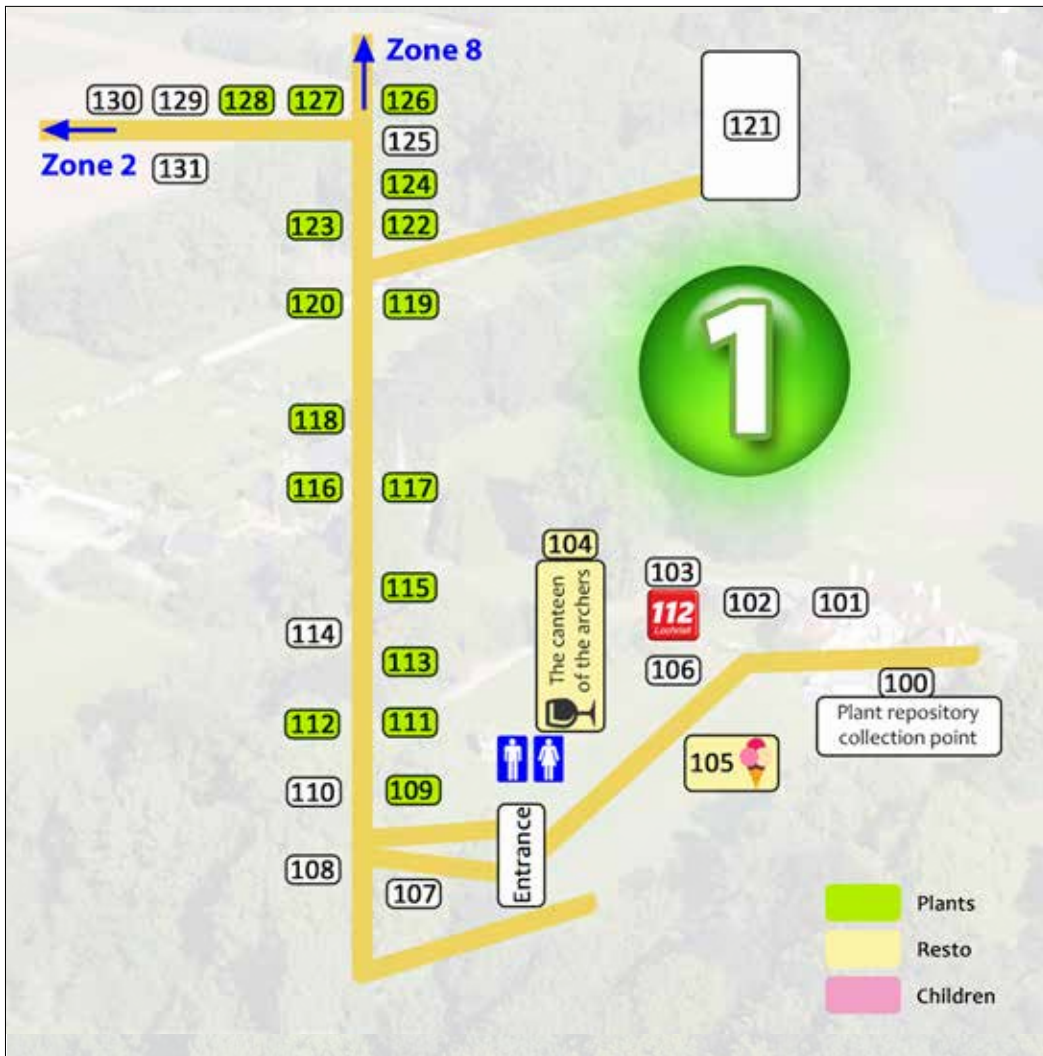

ZONE 1

EXHIBITORS ZONE 1

100	Plant repository collection point	Service
100	Munkhaven Cottage Gardens	Around the garden
101	COMPO	Around the garden
102	Appelpers Lerouge	Culinary
103	First aid station	Service
104	The canteen of the archers	Resto
105	Retro-Rent	Resto
106	HerbaFix	Around the garden
107	Gardens of Adegem	Association
108	Hout Van Wilder	Around the garden
109	Azaleashop.be	Plants
110	Fruits and vegetables De Wilde	Culinary
111	Aan de Dijk	Plants
112	Vanwezemael - Zeeuws	Plants
113	Camelliakwekerij Guy Van Ryssegheem - Reynvoet	Plants
114	Beltima	Around the garden
115	Marcel de Wagt Plantenkwekerij	Plants
116	Kwekerij Amara Florea	Plants
117	Iris en Hemerocallis Kwekerij Joosten	Plants
118	Ameland	Plants
119	Gentiaan Bulborum Botanicum	Plants
120	Hodister Guy	Plants
121	Miroqa	Clothing & Wellness
121	Verbauwhede	Around the garden
122	Silene	Plants
123	De Bock BVBA Boomkwekerij	Plants
124	Botanic Treasures	Plants
125	Groei & Bloei	Press
126	Jan Spruyt - Van der Jeugd	Plants
127	Barnhaven Primroses	Plants
128	Kwekerij Mandragora	Plants
129	Wim Van Lancker	Around the garden
130	Matrix Topiary	Around the garden
131	Hey Bisco	Clothing & Wellness

GVR CAMELLIA KWEKERIJ ANNO 1895
GUY VAN RYSEGHEM - REYNVOET
Stationsstraat 94 - 9080 Lochristi

Zeldzame en rare camellia's

Specialisatie
Grote en kleine planten • Groothandel
Particuliere thuisverkoop van september tot maart
elke zaterdag van 9 tot 18 uur

Tel. 09 355 55 65
Fax 09 356 84 27 - GSM 0476 47 38 84
guyvanrysegheem@skynet.be - www.camellia.be

VASTEPLANT.BE
JAN SPRUYT-VAN DER JEUGD
VASTE - PLANTENKWEKERIJ

Mosterveld 30, 9255 Buggenhout

--- Bezoek ons op stand 126! ---

OPENINGSUREN TUILIETHEBBERS:
Elke vrijdag 8-15u. Zaterdag 8-12u, nog t/m 24 november!