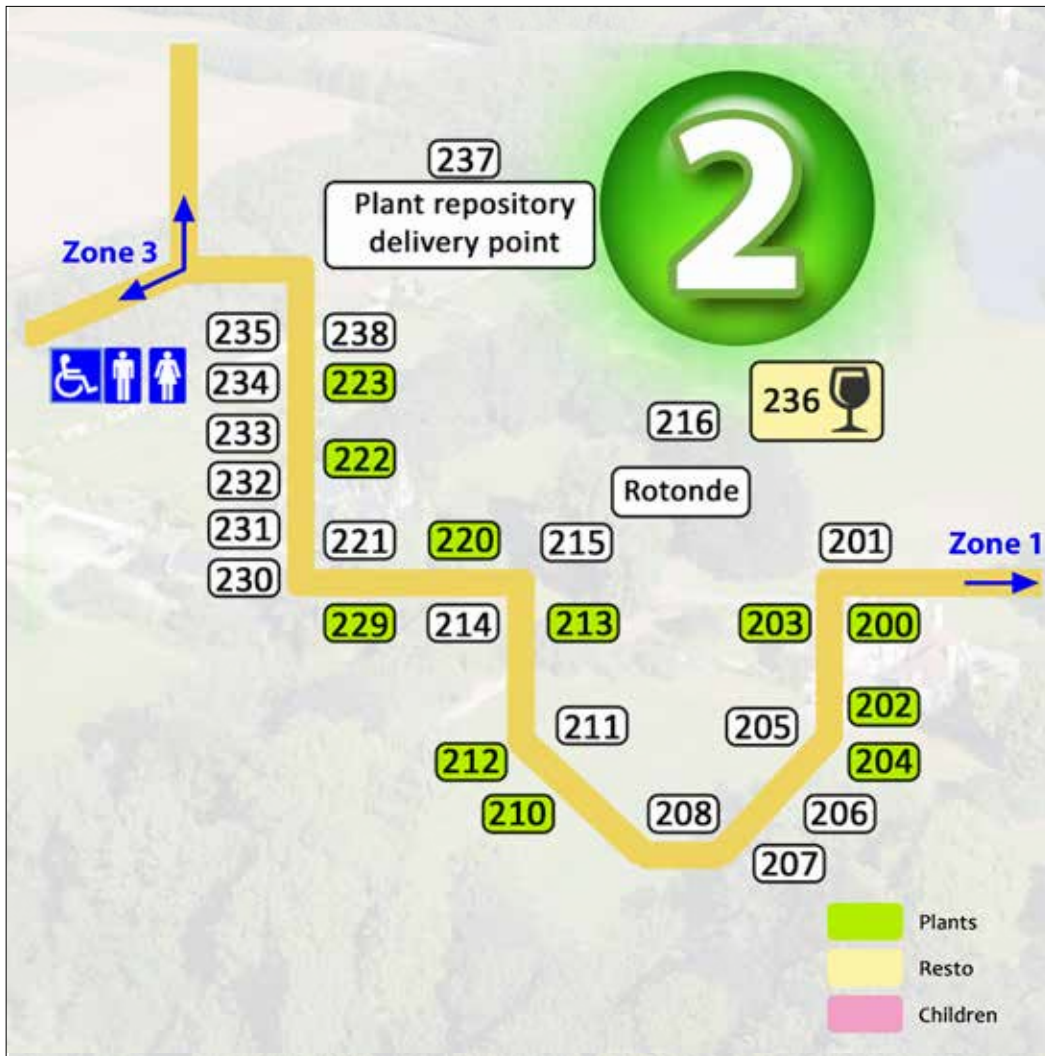

OPENINGSUREN TUILIETHEBBERS:
 Elke vrijdag 8-15u. Zaterdag 8-12u, nog t/m 24 november!

ZONE 2

EXHIBITORS ZONE 2

200	Buxus- & Taxuskwekerij Goossens	Plants
201	Letterbeeld.be	Craft & Art
202	Jaeken Orangerie	Plants
203	Epric Foundation	Plants
204	Cook and Herb	Plants
205	Wilgen	Around the garden
206	Pottenland	Around the garden
207	Anne Deroose	Craft & Art
208	Cottage Garden	Around the garden
208	Sepulchre & de Bellefroid	Around the garden
210	De Wetterse Watertuin	Plants
211	Michel D'Hondt	Around the garden
212	Siergrassenkwekerij De Grashalm	Plants
213	Bamboebergh	Plants
214	B-lazy.com	Around the garden
215	Bloemenschool De Groene Verbeelding	Around the garden
216	Stage & terrace	Service
216	Beautiful Plants Holland	Plants
220	Canna Banana	Plants
221	Mortier - Designer & Manufacturer	Around the garden
222	Agua	Plants
223	a.Sierplant.be / Devriese-Luysen	Plants
229	Vlaamse Vaste Plantenvereniging vzw	Plants
230	De Plukmand	Antique & Decoration
231	Trésors d'Axelle	Antique & Decoration
232	't Gaerenhuys	Antique & Decoration
233	De Vuurkorf, Art of Paper	Antique & Decoration
234	Mas Animal Collectors Bears	Antique & Decoration
235	Garden & Dreams	Clothing & Wellness
236	L'Autre Côté	Resto
237	Plant repository delivery point	Service
238	Braséros Design	Around the garden