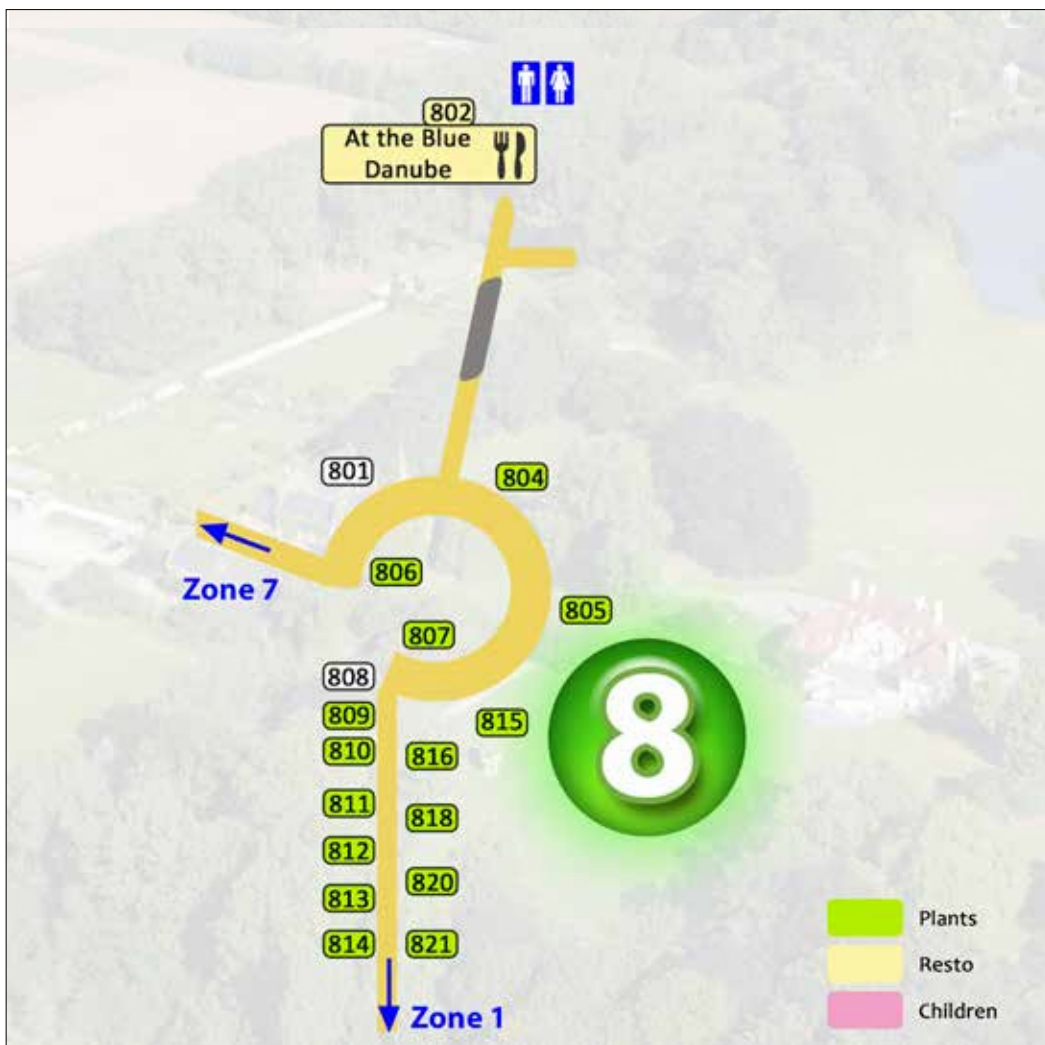

ZONE 8

EXHIBITORS ZONE 8

801	Wereldbeeld	Around the garden
802	At the Blue Danube	Resto
803	Natuurpunt	Animation
804	Casteels Rozen	Plants
805	Meers Vaste Plantenkwekerij	Plants
806	Van Nuffelen Clematiskwekerij	Plants
807	Koen Van Poucke	Plants
808	Lavendine	Around the garden
809	Lowgardens Nurseries & Consultancy	Plants
810	Alpenplanten Cathy Portier	Plants
811	Boomkwekerij Damien Devos	Plants
812	Goed Groen	Plants
813	Lions Minerva	Plants
814	Pépinières d'Enghien	Plants
815	De Kwikkerie	Plants
816	Tuingoed Foltz	Plants
818	PlantenTuin Esveld	Plants
820	Graefswinning	Plants
821	Hostafolie	Plants

Tuingoed Foltz - NL

'een eldorado voor verzamelaars'

Stand nr. 816 www.tuingoedfoltz.nl