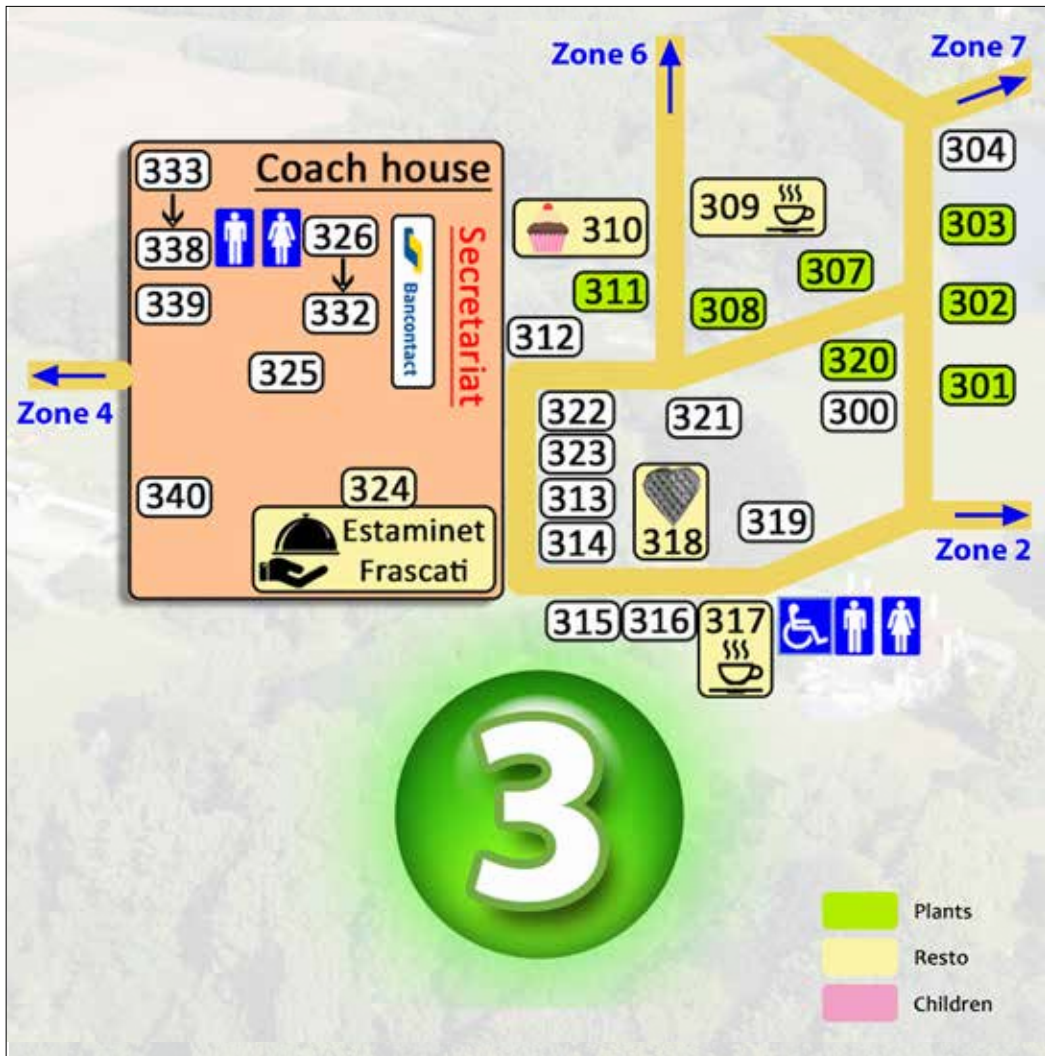

ZONE 3

EXHIBITORS ZONE 3

300	Novart	Around the garden
301	Boomkwekerij Polderhof	Plants
302	Pop-up Garden	Around the garden
303	Pépière du Vent Val et Bonnivers	Plants
304	Seghers Eco Plant	Clothing & Wellness
307	Agapanthus Kwekerij	Plants
308	Lens Roses	Plants
309	Kaldimobiel	Resto
310	Cupcake Boutique	Resto
311	Braeckman - Harde Gentse Azalea	Plants
312	Kopersporen	Around the garden
313	Myriam Gryffroy	Craft & Art
314	Claire Dekkers	Antique & Decoration
315	Sabine Dusselier	Antique & Decoration
316	Les Produits de la Vie	Culinary
317	Delicatessen Van Poeck	Resto
318	LIFE IS SWEET	Resto
319	ELIET	Around the garden
320	Tuinplanten De Busschere	Plants
321	Beeldhouwwerken Ann Dierckx	Craft & Art
322	Gevleugelde keramiek	Craft & Art
323	Ambachtelijke Imkerij	Culinary
324	Estaminet 'Frascati'	Resto
324	Exhibition Annie Gansbeke	Craft & Art
325	Baba Art	Around the garden
326	't Achterhuys	Antique & Decoration
327	Jean Pirnay	Antique & Decoration
328	Florence Beauloye	Craft & Art
329	Blanche	Clothing & Wellness
330	Simonne Dewever	Antique & Decoration
331	Chris Goris	Craft & Art
332	Les Cognêts	Clothing & Wellness
333	De Vliieger Select Decoration	Antique & Decoration
334	D&D Antiques	Antique & Decoration
335	Atelier Gansbeke	Craft & Art
336	Sonja Maesele	Antique & Decoration
337	Bietini Design	Antique & Decoration
338	Brigitte Aerden Antiques	Antique & Decoration
339	Kristin van Nuffel	Craft & Art
340	Wijndomein Coberger	Culinary

provincie
Oost-Vlaanderen

The Garden Days in the Beervelde Park are supported by the provincial government as a business card for East Flemish floriculture and as identity and reputation enhancing for the municipality of Lochristi (flower community) and for the Waasland region (ornamental cultivation).

Toerisme
provincie Oost-Vlaanderen