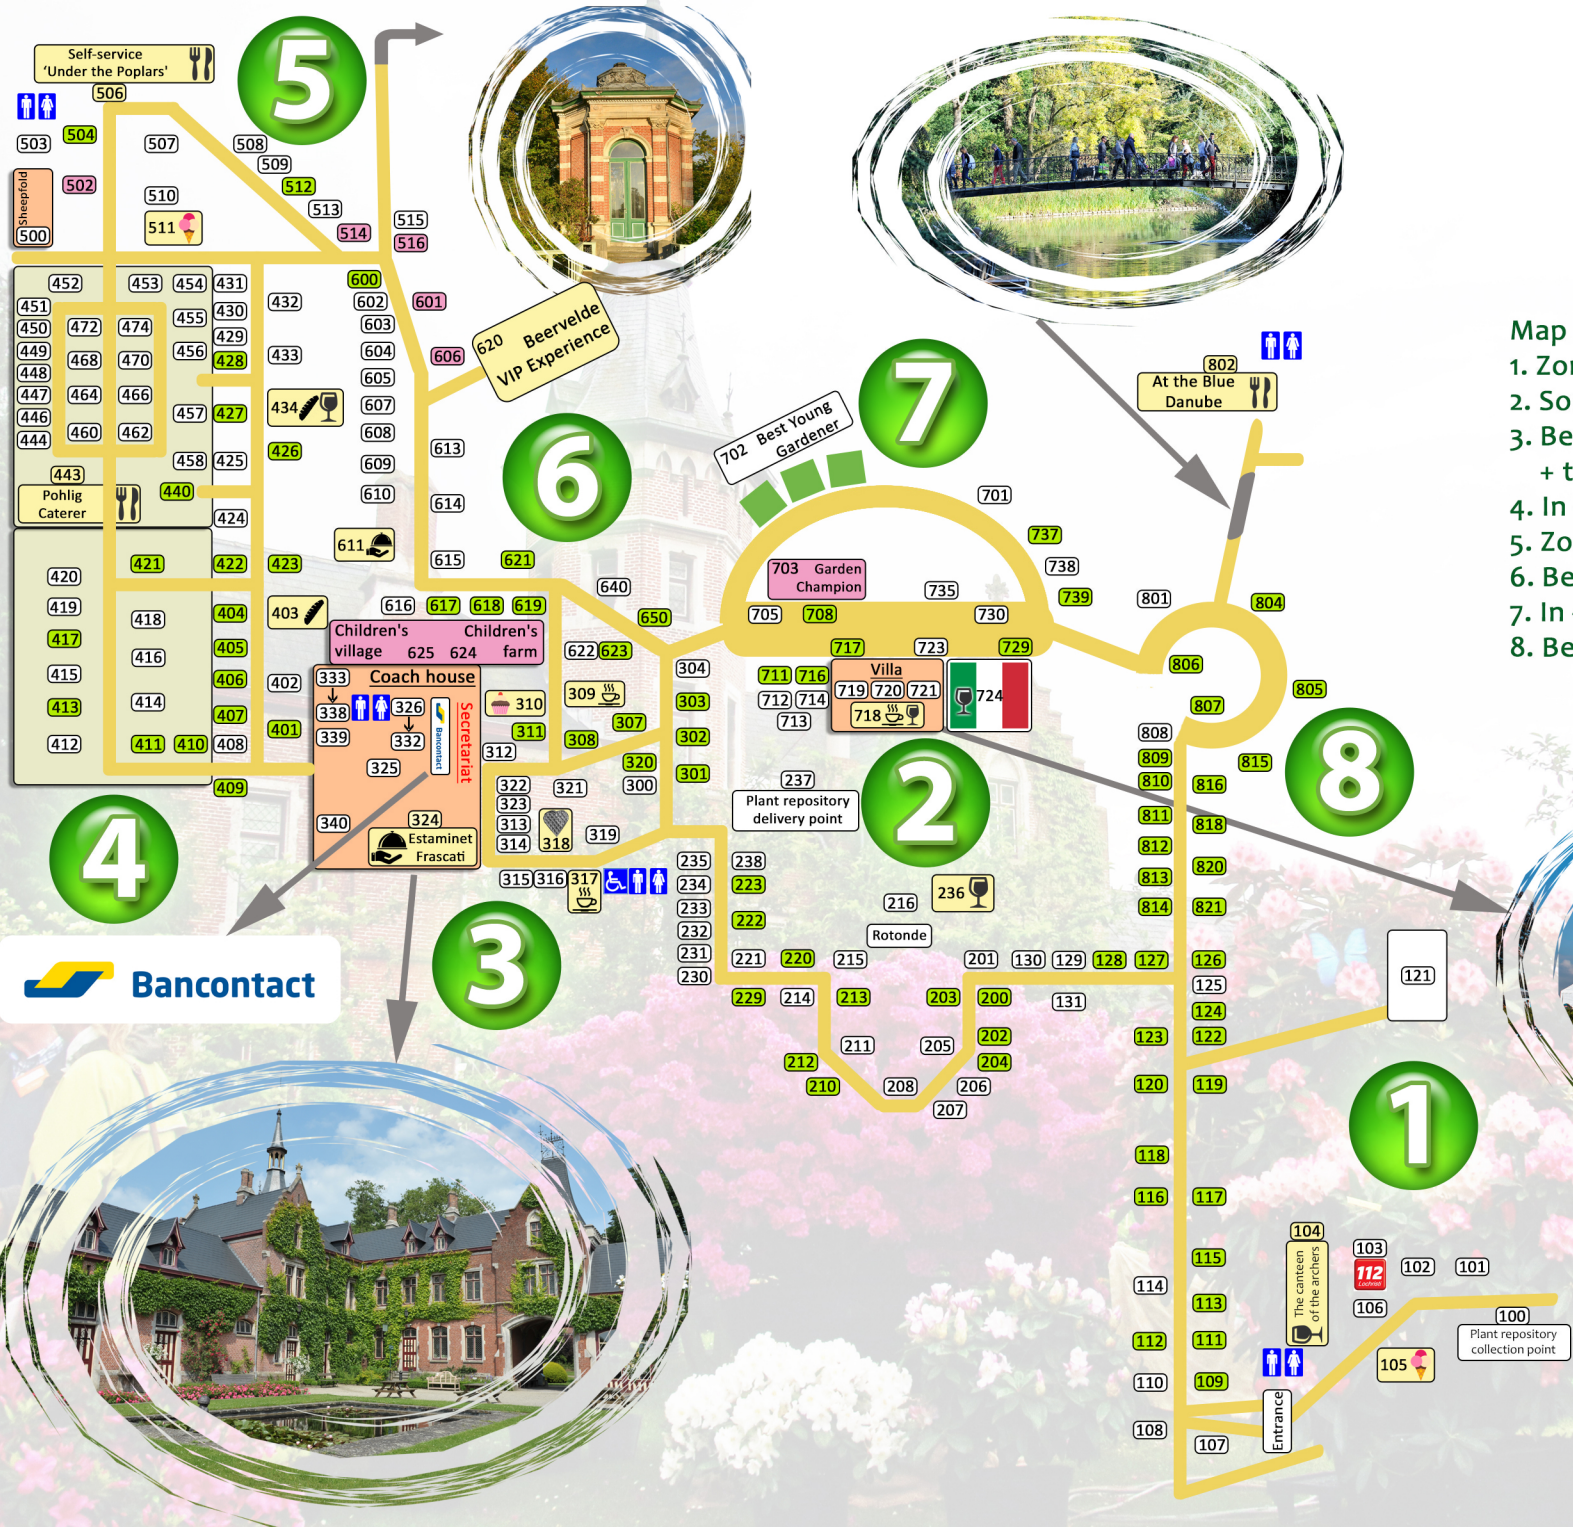

BEERVELDE

The Garden Days

- Map legend :
1. Zone of the avenue
 2. South of the mainhouse
 3. Between the mainhouse and the coach house + the coach house
 4. In - and along the former vegetable garden
 5. Zone of the self-service
 6. Between self-service and the mainhouse
 7. In - and around the mainhouse
 8. Between the mainhouse and the exit

- Plants
- Resto
- Children