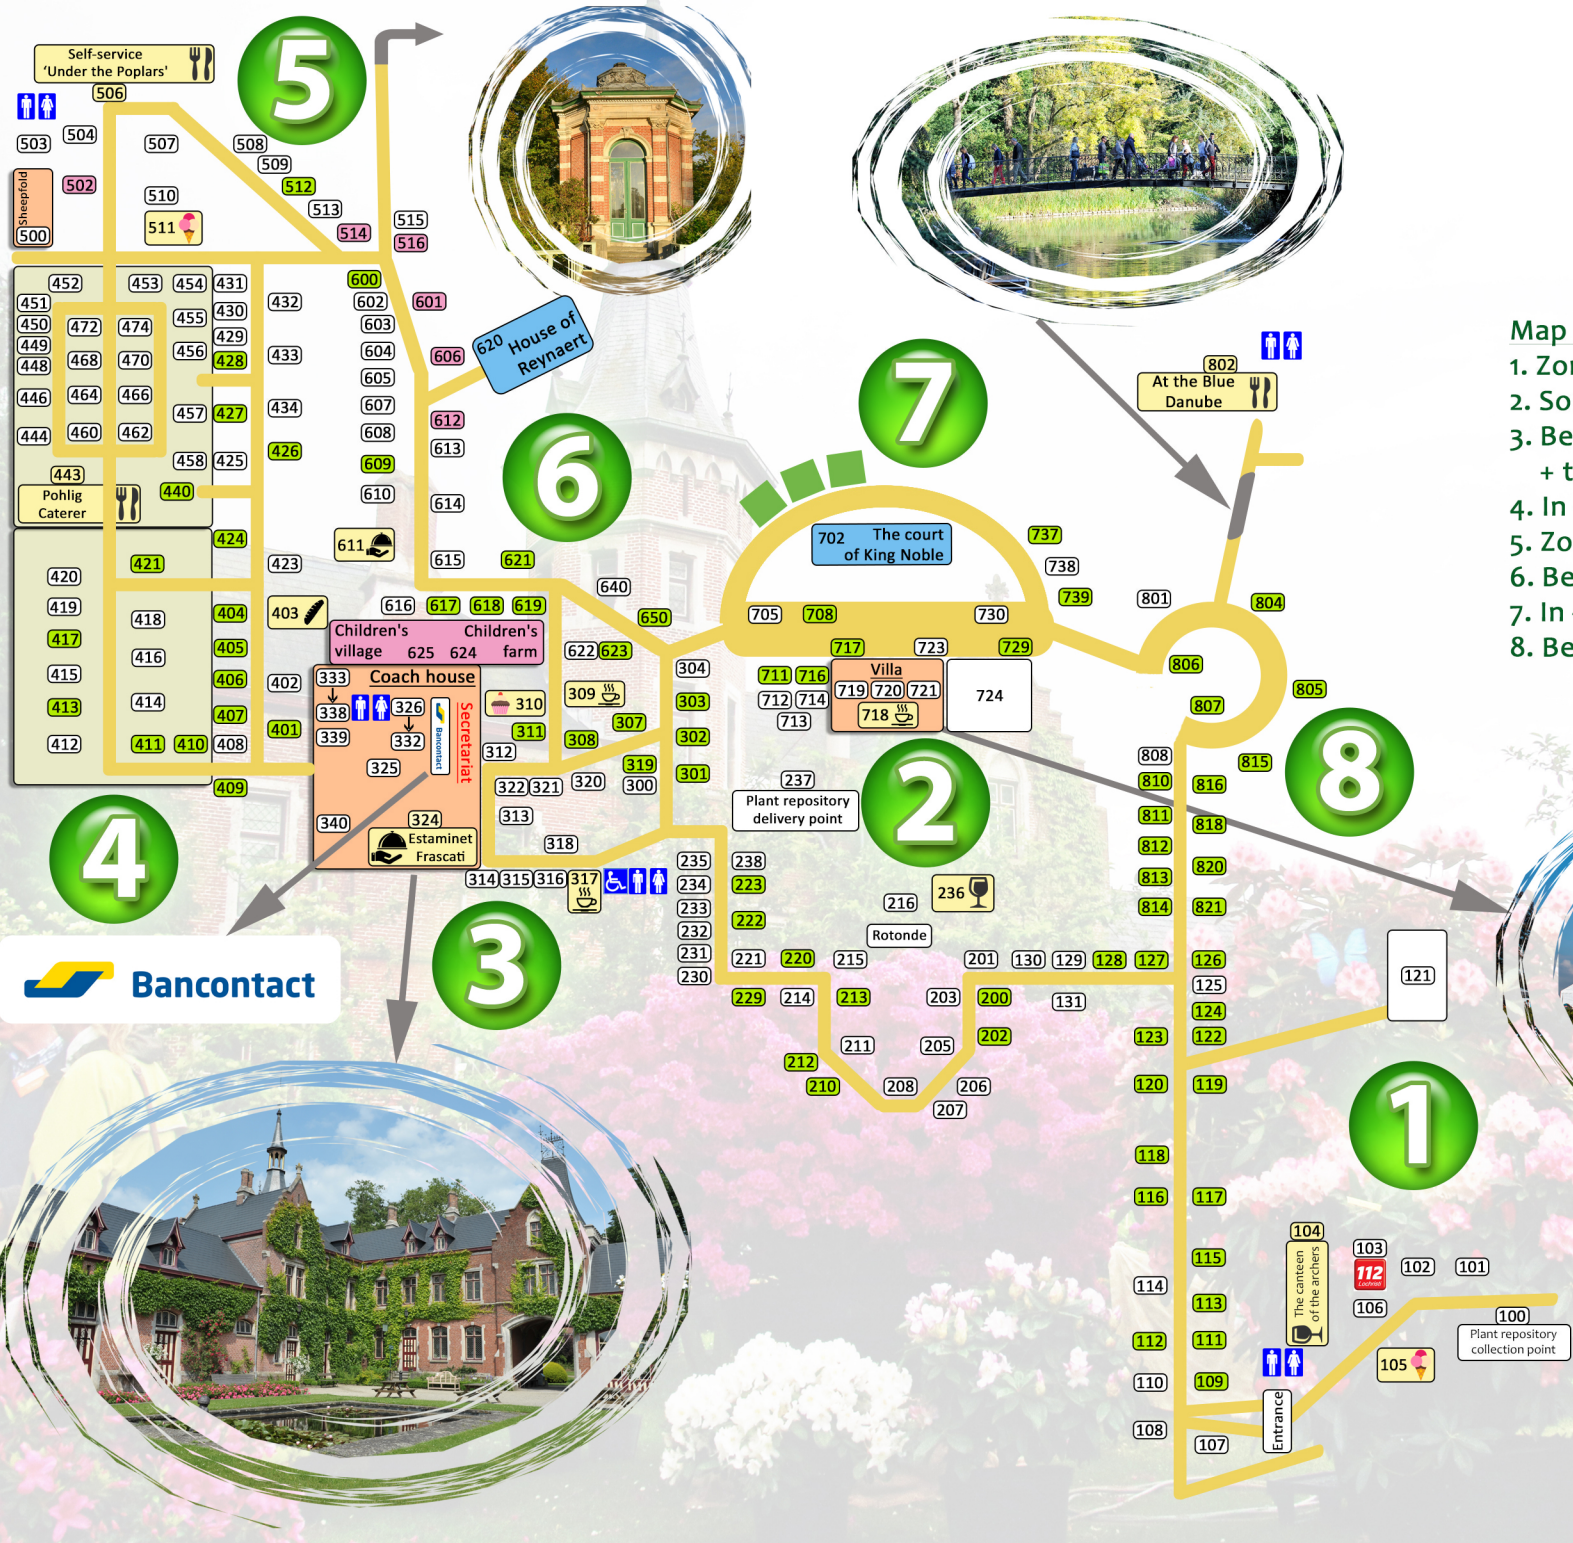

BEERVELDE

The Garden Days

- Map legend :
1. Zone of the avenue
 2. South of the mainhouse
 3. Between the mainhouse and the coach house + the coach house
 4. In - and along the former vegetable garden
 5. Zone of the self-service
 6. Between self-service and the mainhouse
 7. In - and around the mainhouse
 8. Between the mainhouse and the exit

- Plants
- Culinary
- Children